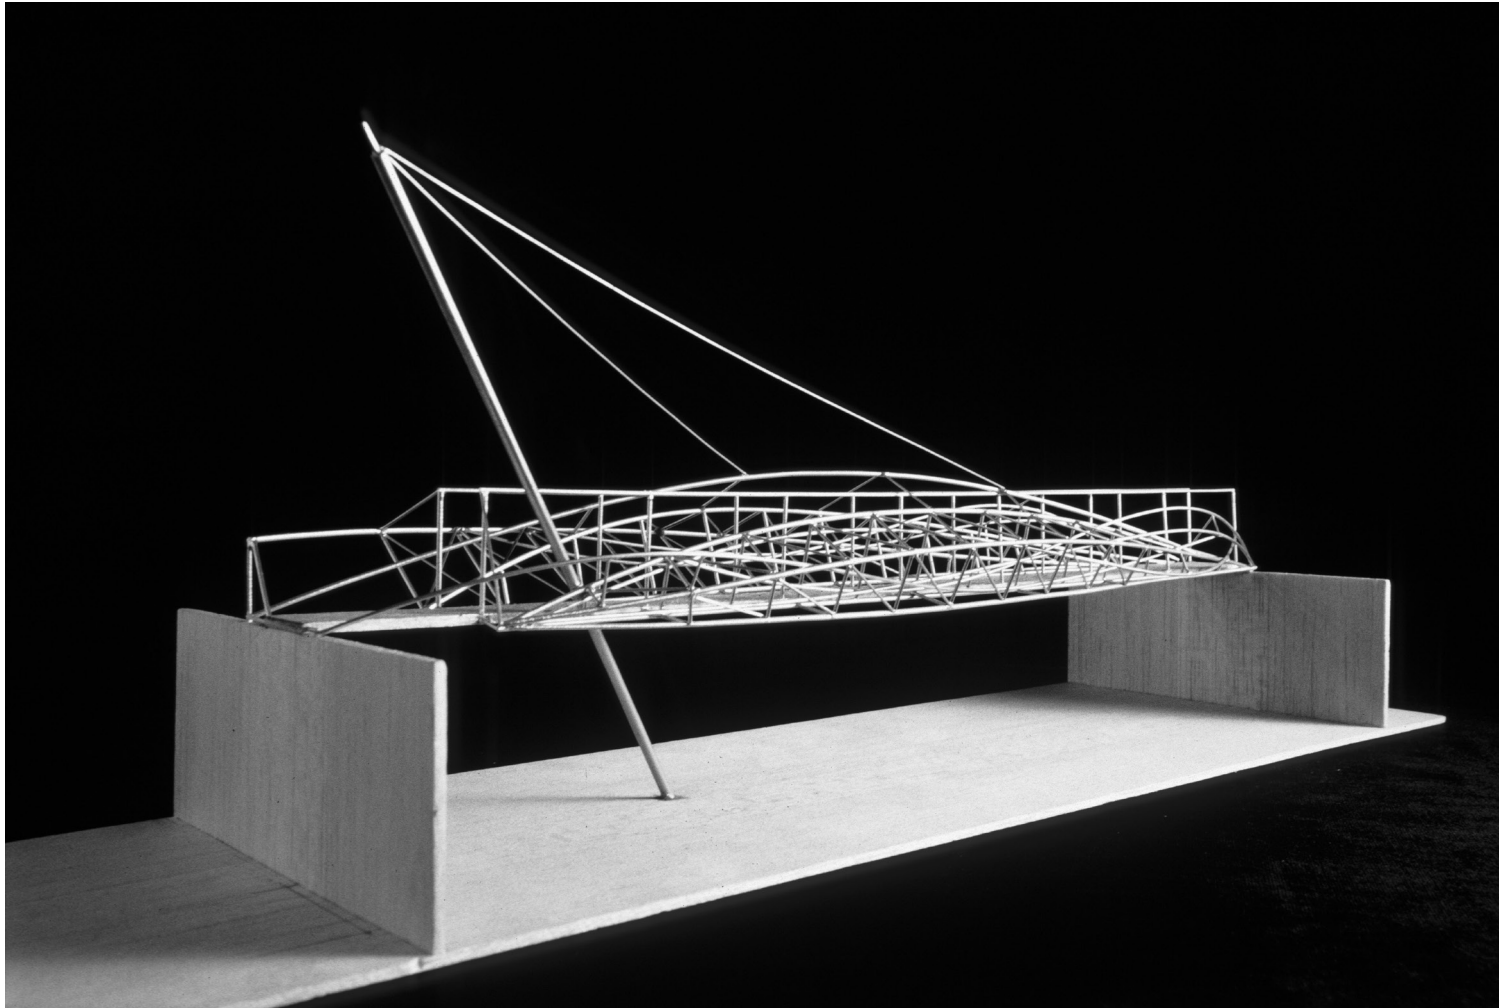

*Zip Tower Cockatoo Island*  
2012  
plastic and timber  
23 x 26 x 36 cm  
scale 1:100

*Scooter House*  
2016  
plastic and metal  
30 x 30 x 20 cm  
scale 1:25

*Twin Parasite*  
2015  
plastic and timber  
45 x 31 x 31 cm  
scale 1:25

*Syria*  
2017  
timber and plastic  
45 x 40 x 80 cm  
scale 1:200

*Charles Street Bridge*  
1992  
timber and plastic  
20 x 50 x 16.5 cm  
scale 1:100

*Scholar Rock Tower*  
2016  
plastic and timber  
25 x 15 x 15 cm  
scale 1:500