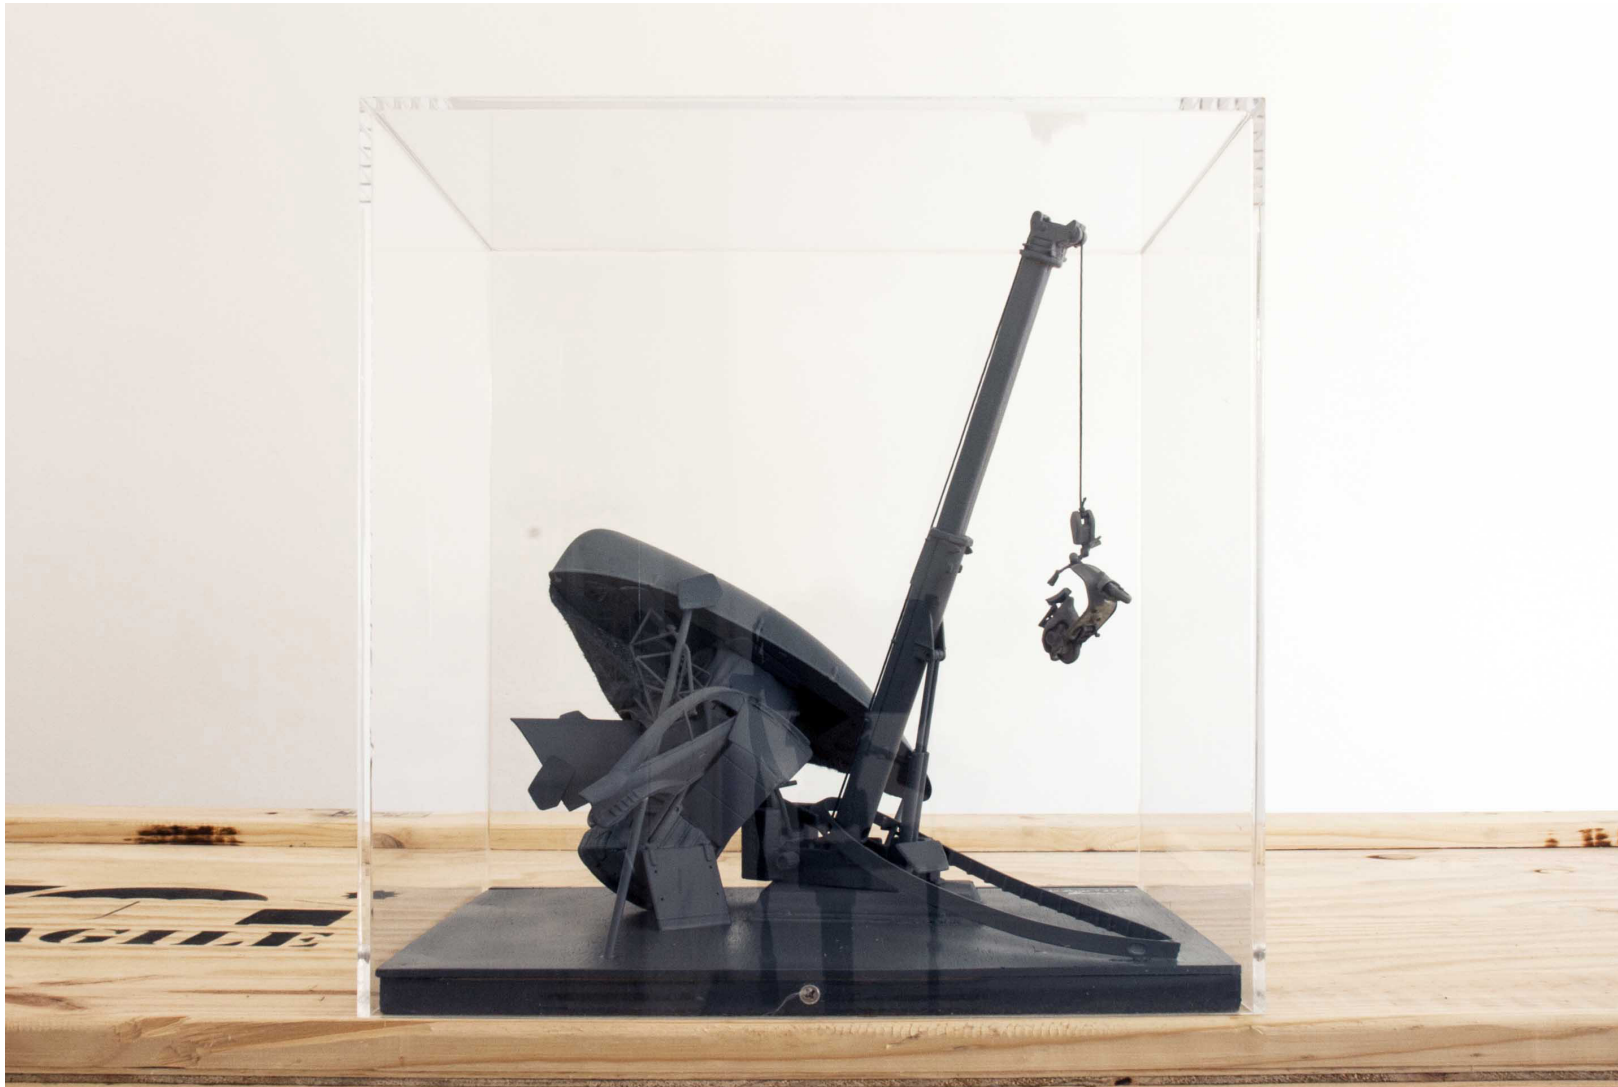

**RICHARD GOODWIN** FABLES FOR THE DRONE AGE

H 70 CM  
L 238 CM  
W 72 CM  
KG 122

  
**FRAGILE**

AU-074  
HT

H  
L  
W  
KG 101.5

AU-074  
HT

FORA  
CHARL GOODWIN  
TABLES FOR THE DRONE AGE

*Seedman*  
2003  
die cast metal and plastic  
30 x 25 x 30 cm  
scale 1:10

*Casino Parasite*  
1990  
timber and plastic  
45 x 45 x 70 cm  
scale 1:200

*Stealth Anticlimax*  
2010  
bronze  
50 x 40 x 37.5 cm  
scale 1:100

*Carapace*  
2003  
plastic, rubber and metal  
15 x 20 x 20 cm  
scale 1:25

*Zip Tower Cockatoo Island*  
2012  
plastic and timber  
23 x 26 x 36 cm  
scale 1:100

*Scooter House*  
2016  
plastic and metal  
30 x 30 x 20 cm  
scale 1:25

*Twin Parasite*  
2015  
plastic and timber  
45 x 31 x 31 cm  
scale 1:25