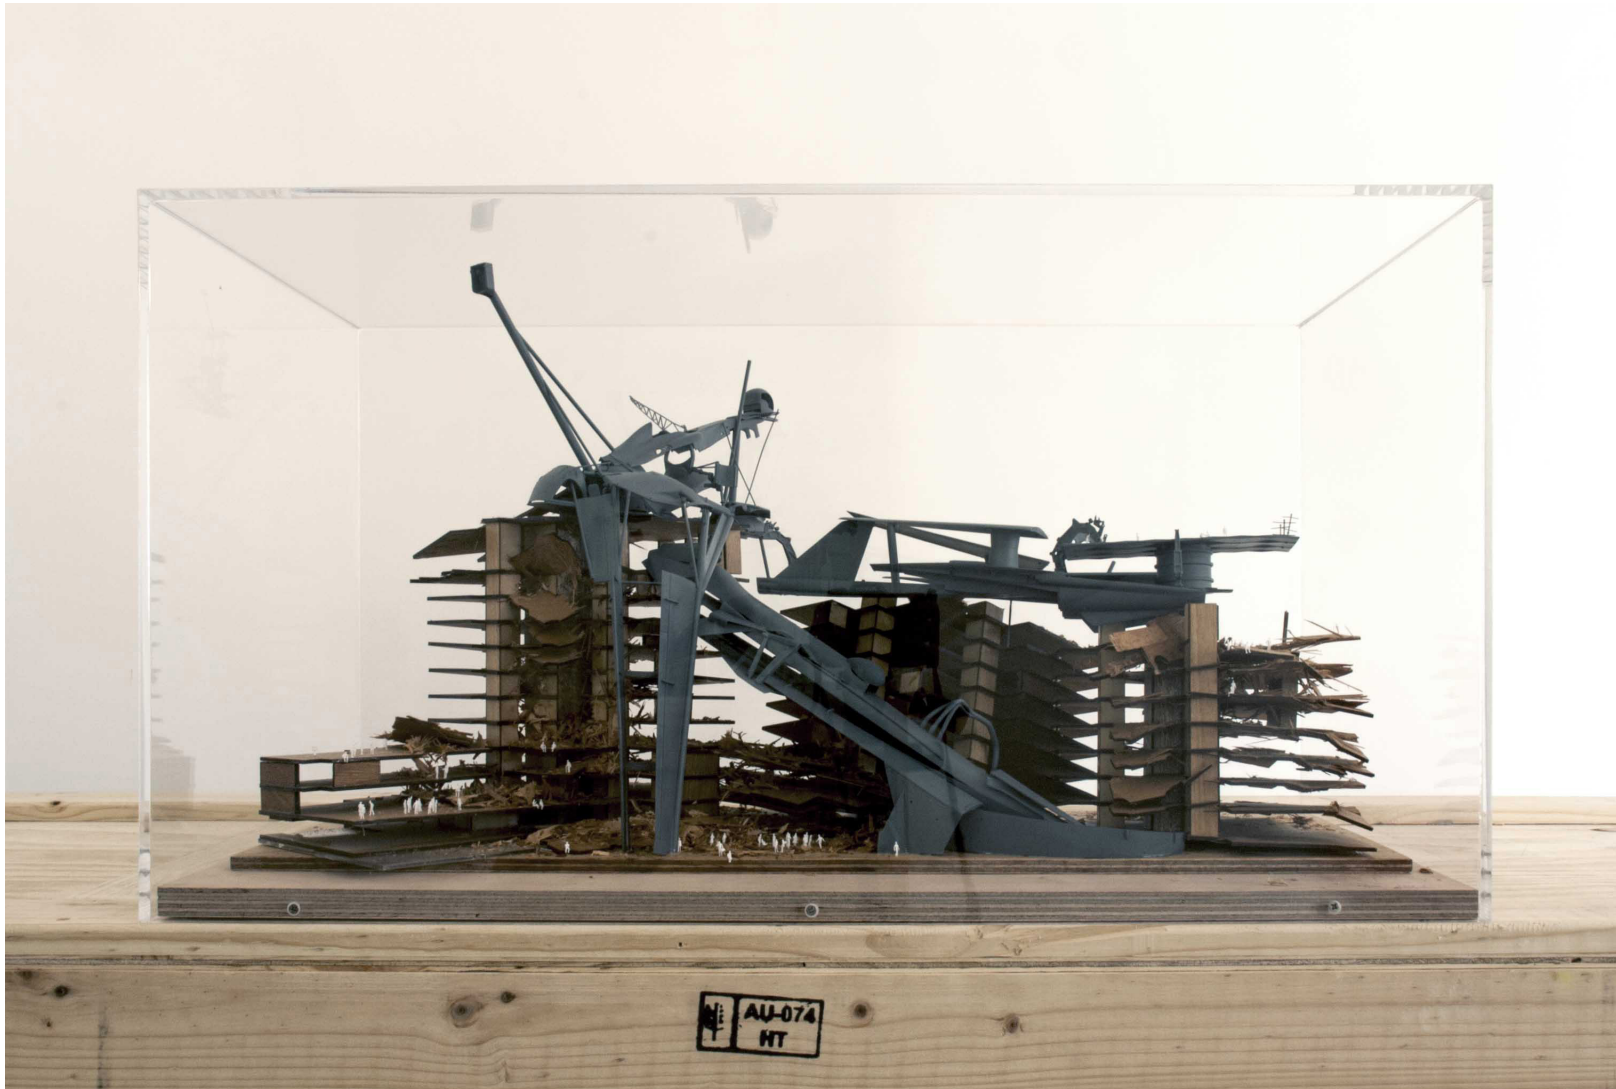

**RICHARD GOODWIN** FABLES FOR THE DRONE AGE

H 70 CM  
L 238 CM  
W 72 CM  
KG 122

  
**FRAGILE**

AU-074  
HT

H  
L  
W  
KG 101.5

AU-074  
HT

FORA  
CHARL GOODWIN  
TABLES FOR THE DRONE AGE

*Seedman*  
2003  
die cast metal and plastic  
30 x 25 x 30 cm  
scale 1:10

*Casino Parasite*  
1990  
timber and plastic  
45 x 45 x 70 cm  
scale 1:200

*Stealth Anticlimax*  
2010  
bronze  
50 x 40 x 37.5 cm  
scale 1:100

*Carapace*  
2003  
plastic, rubber and metal  
15 x 20 x 20 cm  
scale 1:25

*Zip Tower Cockatoo Island*  
2012  
plastic and timber  
23 x 26 x 36 cm  
scale 1:100

*Scooter House*  
2016  
plastic and metal  
30 x 30 x 20 cm  
scale 1:25

*Twin Parasite*  
2015  
plastic and timber  
45 x 31 x 31 cm  
scale 1:25

*Syria*  
2017  
timber and plastic  
45 x 40 x 80 cm  
scale 1:200

*Charles Street Bridge*  
1992  
timber and plastic  
20 x 50 x 16.5 cm  
scale 1:100

*Scholar Rock Tower*  
2016  
plastic and timber  
25 x 15 x 15 cm  
scale 1:500