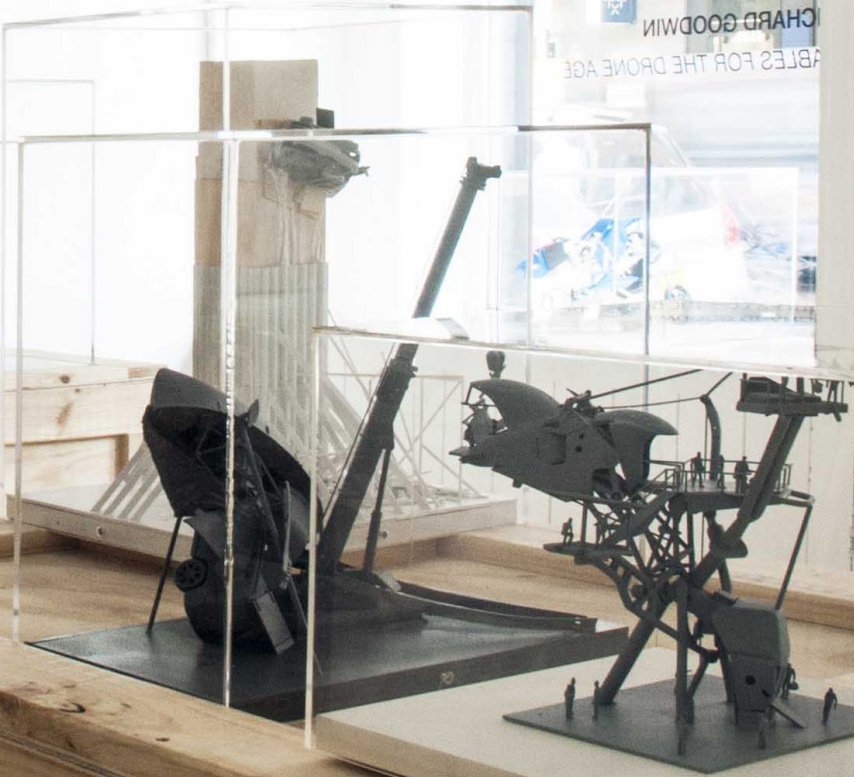

**RICHARD GOODWIN** FABLES FOR THE DRONE AGE

H 70 CM  
L 238 CM  
W 72 CM  
KG 122

  
**FRAGILE**

AU-074  
HT

H  
L  
W  
KG 101.5

AU-074  
HT

FORA  
CHARL GOODWIN  
TABLES FOR THE DRONE AGE

*Seedman*  
2003  
die cast metal and plastic  
30 x 25 x 30 cm  
scale 1:10

*Casino Parasite*  
1990  
timber and plastic  
45 x 45 x 70 cm  
scale 1:200

*Stealth Anticlimax*  
2010  
bronze  
50 x 40 x 37.5 cm  
scale 1:100

*Carapace*  
2003  
plastic, rubber and metal  
15 x 20 x 20 cm  
scale 1:25

*Zip Tower Cockatoo Island*  
2012  
plastic and timber  
23 x 26 x 36 cm  
scale 1:100

*Scooter House*  
2016  
plastic and metal  
30 x 30 x 20 cm  
scale 1:25

*Twin Parasite*  
2015  
plastic and timber  
45 x 31 x 31 cm  
scale 1:25

*Syria*  
2017  
timber and plastic  
45 x 40 x 80 cm  
scale 1:200

*Charles Street Bridge*  
1992  
timber and plastic  
20 x 50 x 16.5 cm  
scale 1:100

*Scholar Rock Tower*  
2016  
plastic and timber  
25 x 15 x 15 cm  
scale 1:500