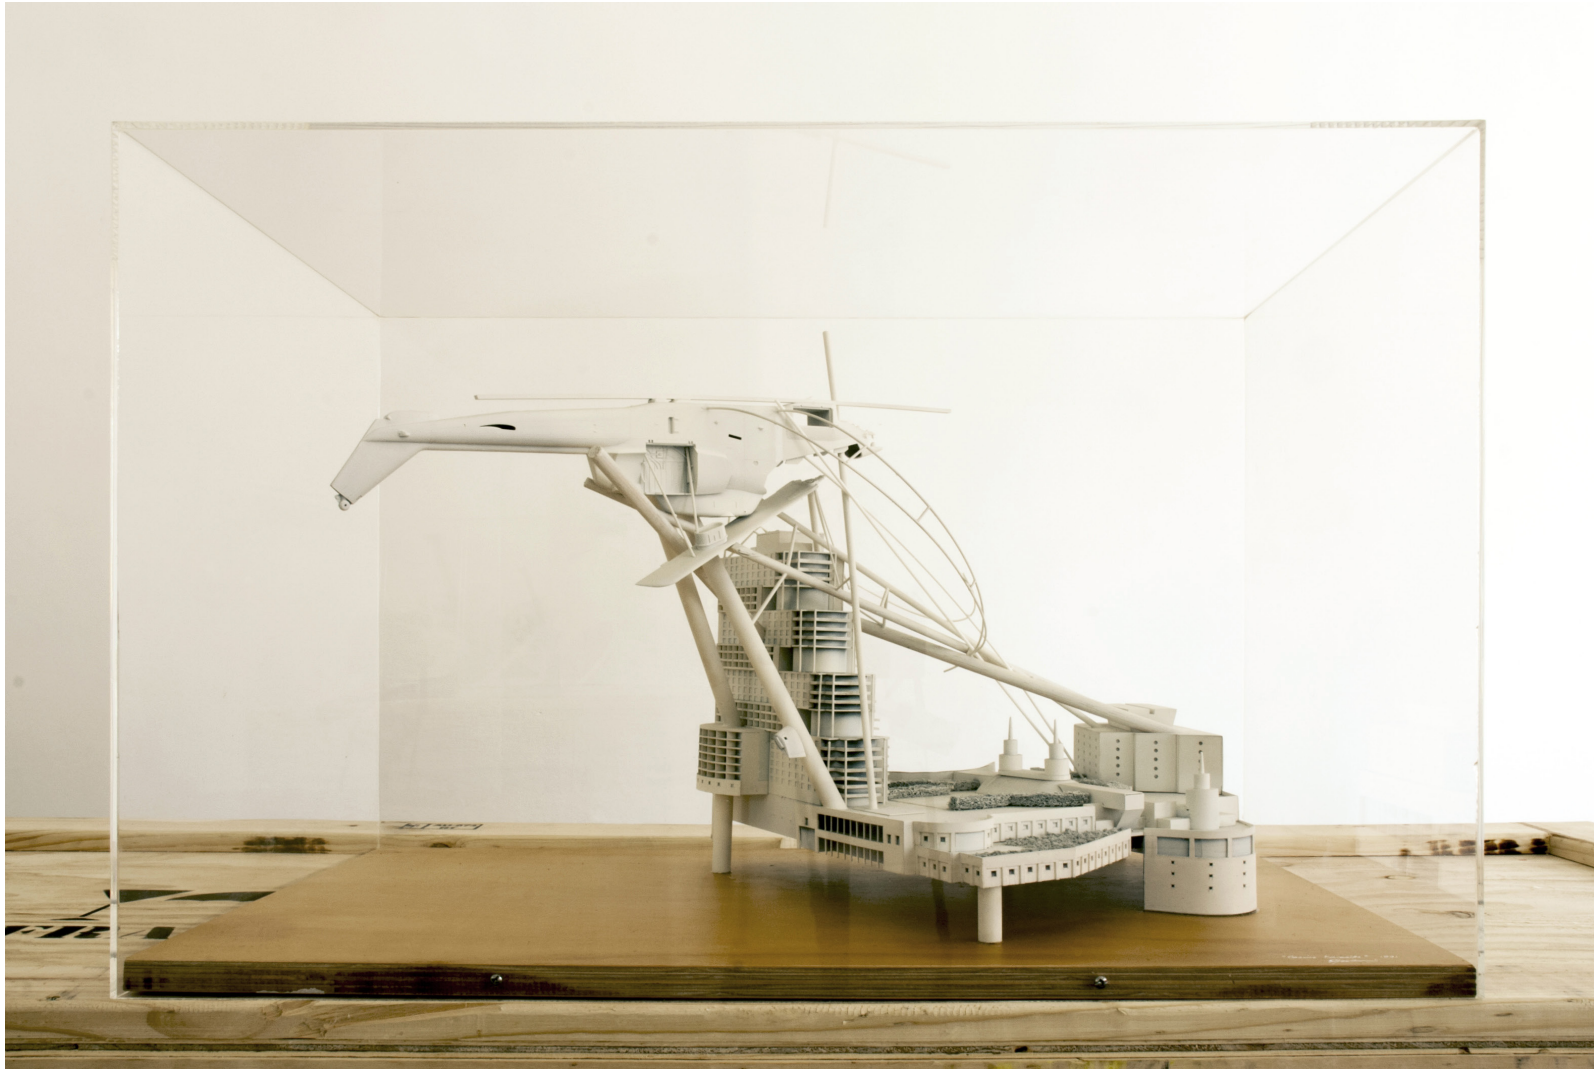

**RICHARD GOODWIN** FABLES FOR THE DRONE AGE

H 70 CM  
L 238 CM  
W 72 CM  
KG 122

  
**FRAGILE**

AU-074  
HT

H  
L  
W  
KG 101.5

AU-074  
HT

FORA  
CHARL GOODWIN  
TABLES FOR THE DRONE AGE

*Seedman*  
2003  
die cast metal and plastic  
30 x 25 x 30 cm  
scale 1:10

*Casino Parasite*  
1990  
timber and plastic  
45 x 45 x 70 cm  
scale 1:200

*Stealth Anticlimax*  
2010  
bronze  
50 x 40 x 37.5 cm  
scale 1:100

*Carapace*  
2003  
plastic, rubber and metal  
15 x 20 x 20 cm  
scale 1:25

*Zip Tower Cockatoo Island*  
2012  
plastic and timber  
23 x 26 x 36 cm  
scale 1:100

*Scooter House*  
2016  
plastic and metal  
30 x 30 x 20 cm  
scale 1:25

*Twin Parasite*  
2015  
plastic and timber  
45 x 31 x 31 cm  
scale 1:25

*Syria*  
2017  
timber and plastic  
45 x 40 x 80 cm  
scale 1:200

*Charles Street Bridge*  
1992  
timber and plastic  
20 x 50 x 16.5 cm  
scale 1:100

*Scholar Rock Tower*  
2016  
plastic and timber  
25 x 15 x 15 cm  
scale 1:500