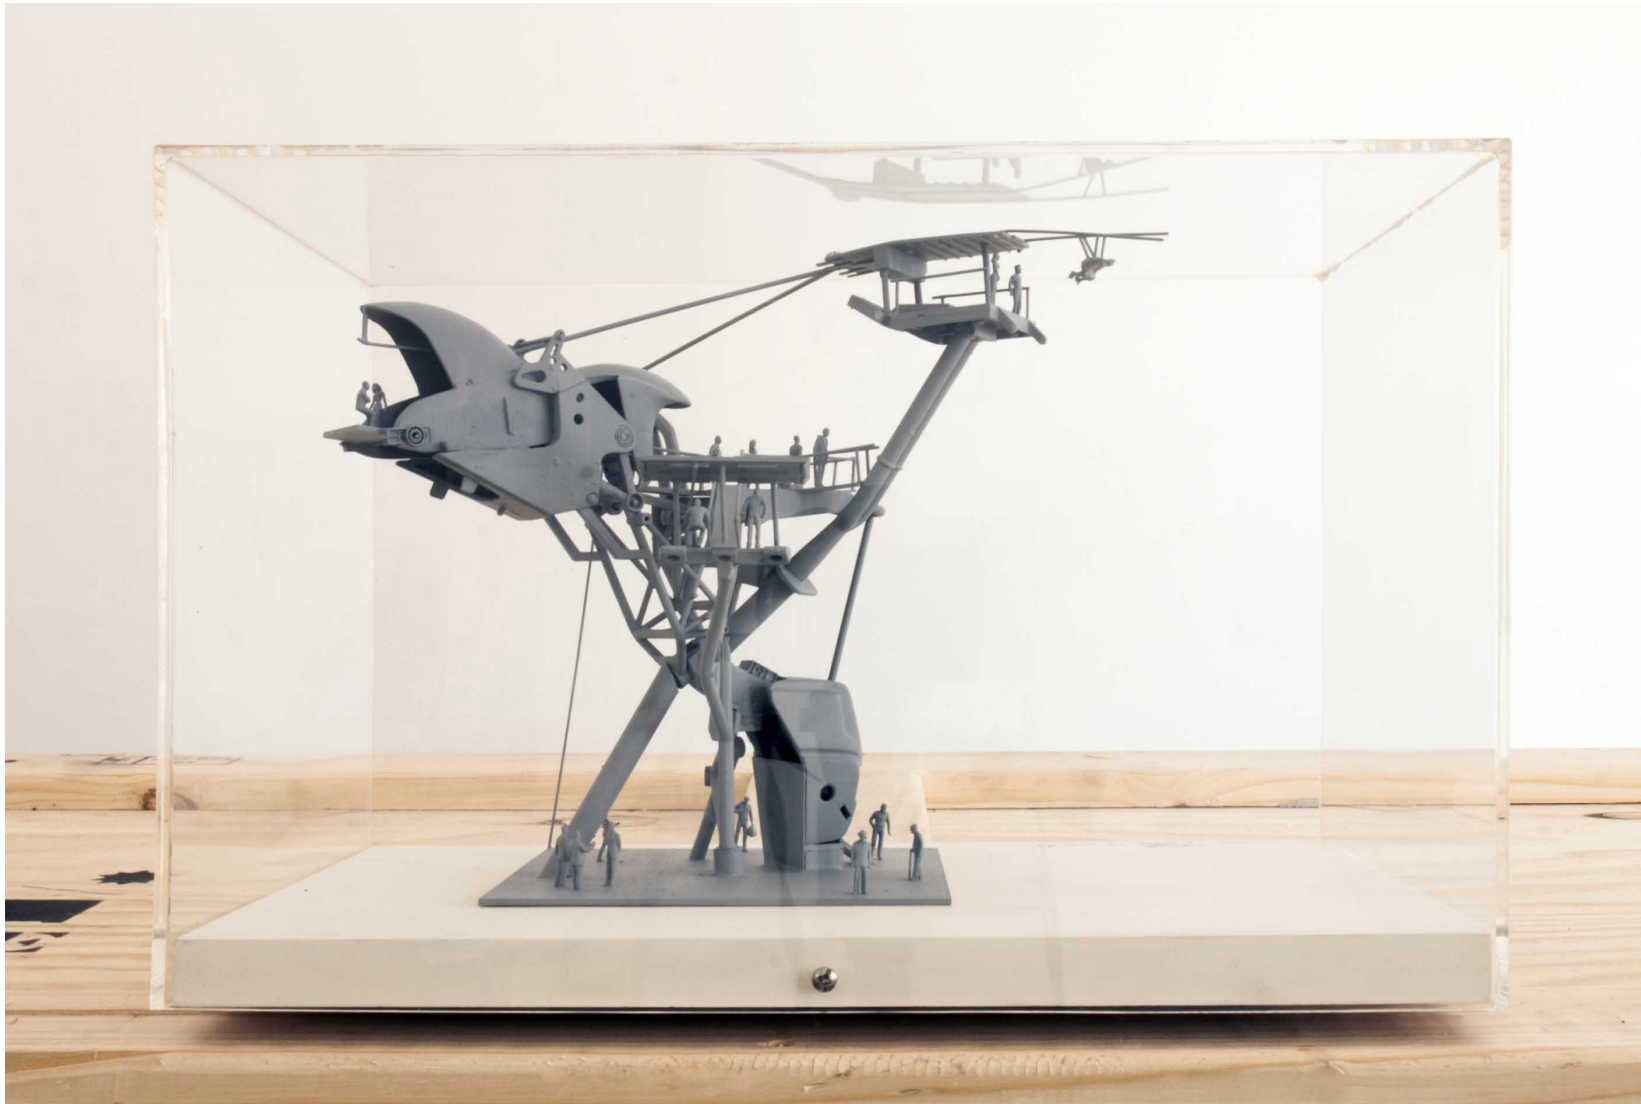

**RICHARD GOODWIN** FABLES FOR THE DRONE AGE

H 70 CM  
L 238 CM  
W 72 CM  
KG 122

  
**FRAGILE**

AU-074  
HT

H  
L  
W  
KG 101.5

AU-074  
HT

FORA  
CHARL GOODWIN  
TABLES FOR THE DRONE AGE

*Seedman*  
2003  
die cast metal and plastic  
30 x 25 x 30 cm  
scale 1:10

*Casino Parasite*  
1990  
timber and plastic  
45 x 45 x 70 cm  
scale 1:200

*Stealth Anticlimax*  
2010  
bronze  
50 x 40 x 37.5 cm  
scale 1:100

*Carapace*  
2003  
plastic, rubber and metal  
15 x 20 x 20 cm  
scale 1:25

*Zip Tower Cockatoo Island*  
2012  
plastic and timber  
23 x 26 x 36 cm  
scale 1:100

*Scooter House*  
2016  
plastic and metal  
30 x 30 x 20 cm  
scale 1:25

*Twin Parasite*  
2015  
plastic and timber  
45 x 31 x 31 cm  
scale 1:25

*Syria*  
2017  
timber and plastic  
45 x 40 x 80 cm  
scale 1:200

*Charles Street Bridge*  
1992  
timber and plastic  
20 x 50 x 16.5 cm  
scale 1:100

*Scholar Rock Tower*  
2016  
plastic and timber  
25 x 15 x 15 cm  
scale 1:500