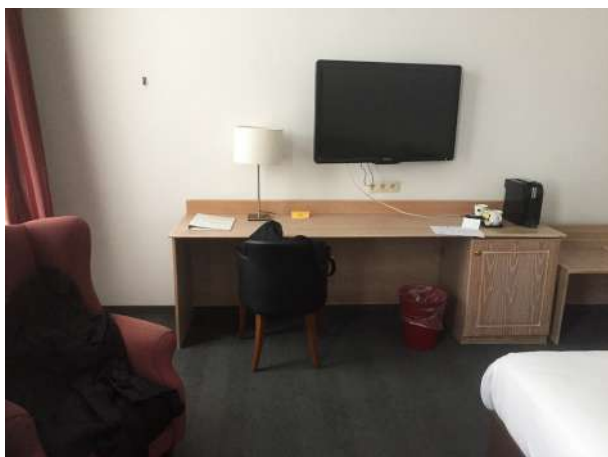

Tony Fretton
Gent hotel room TV, 2019-2020
Archival inkjet print
Dimension variable