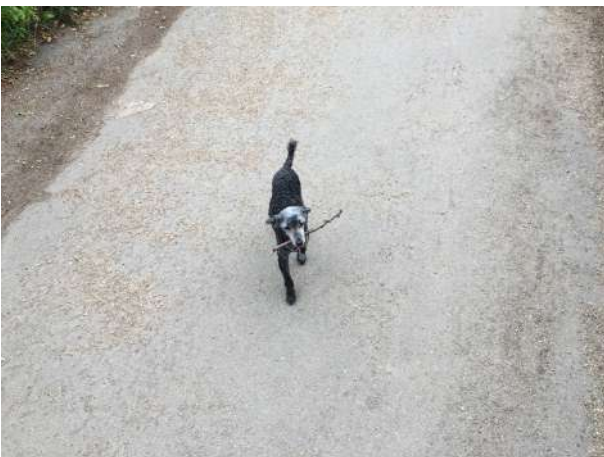

Tony Fretton
Friend, pre-2016
Archival inkjet print
Dimension variable