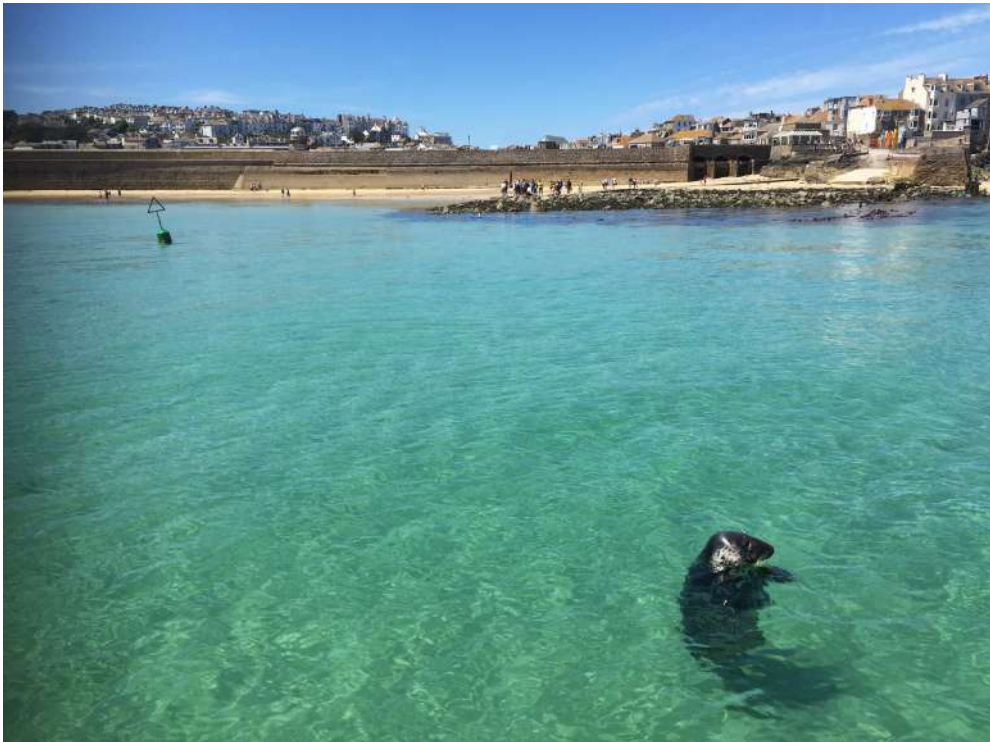

Tony Fretton
Monte, Irina and Jonathan's car, pre-2016
Archival inkjet print
Dimension variable

Tony Fretton
Seal, sunbating in St Ives Harbour, 2019
Archival inkjet print
Dimension variable

Tony Fretton
Parilament Hill Fork, pre-2016
Archival inkjet print
Dimension variable